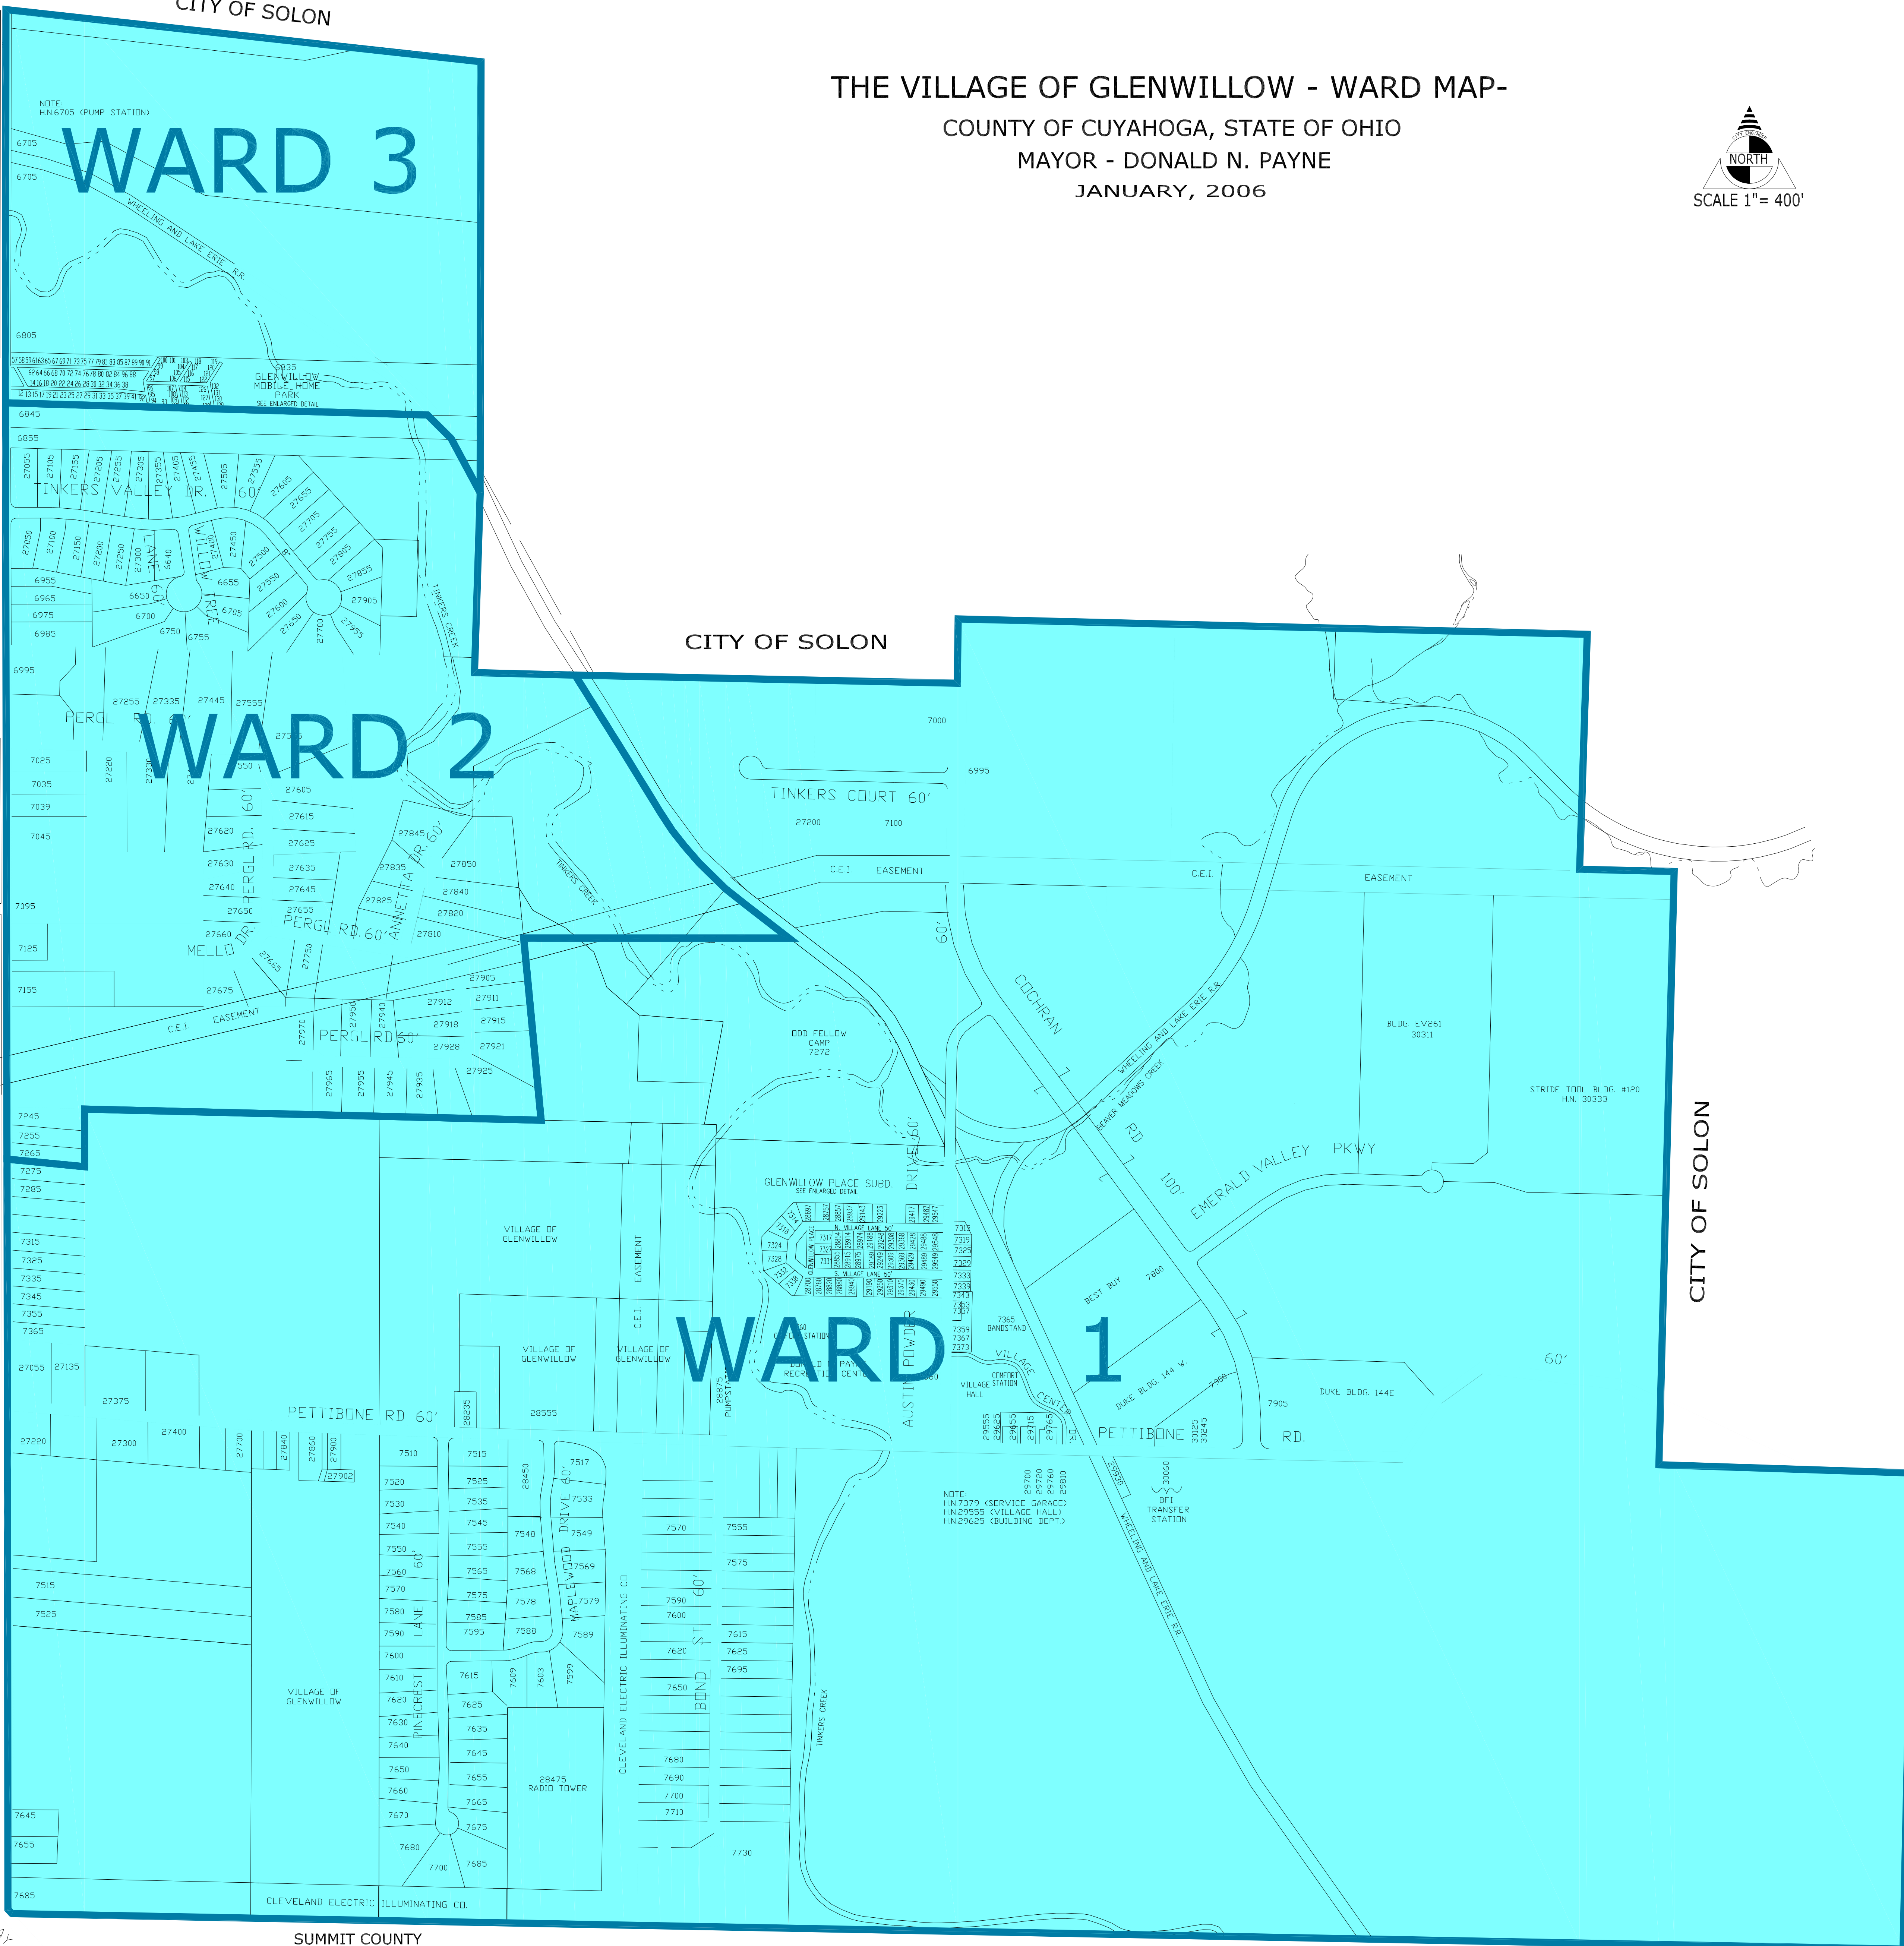

CITY OF SOLON

THE VILLAGE OF GLENWILLOW - WARD MAP-
COUNTY OF CUYAHOGA, STATE OF OHIO
MAYOR - DONALD N. PAYNE
JANUARY, 2006

WARD 3

WARD 2

WARD 1

BUCKTHORN RD. 60'
FORBES DR. 60'
RICHMOND RD 60'
TRYON RD. 60'
OAKWOOD VILLAGE
RICHMOND RD 60'
BROADWAY 66'

SUMMIT COUNTY
TWINSBURG
SUMMIT COUNTY